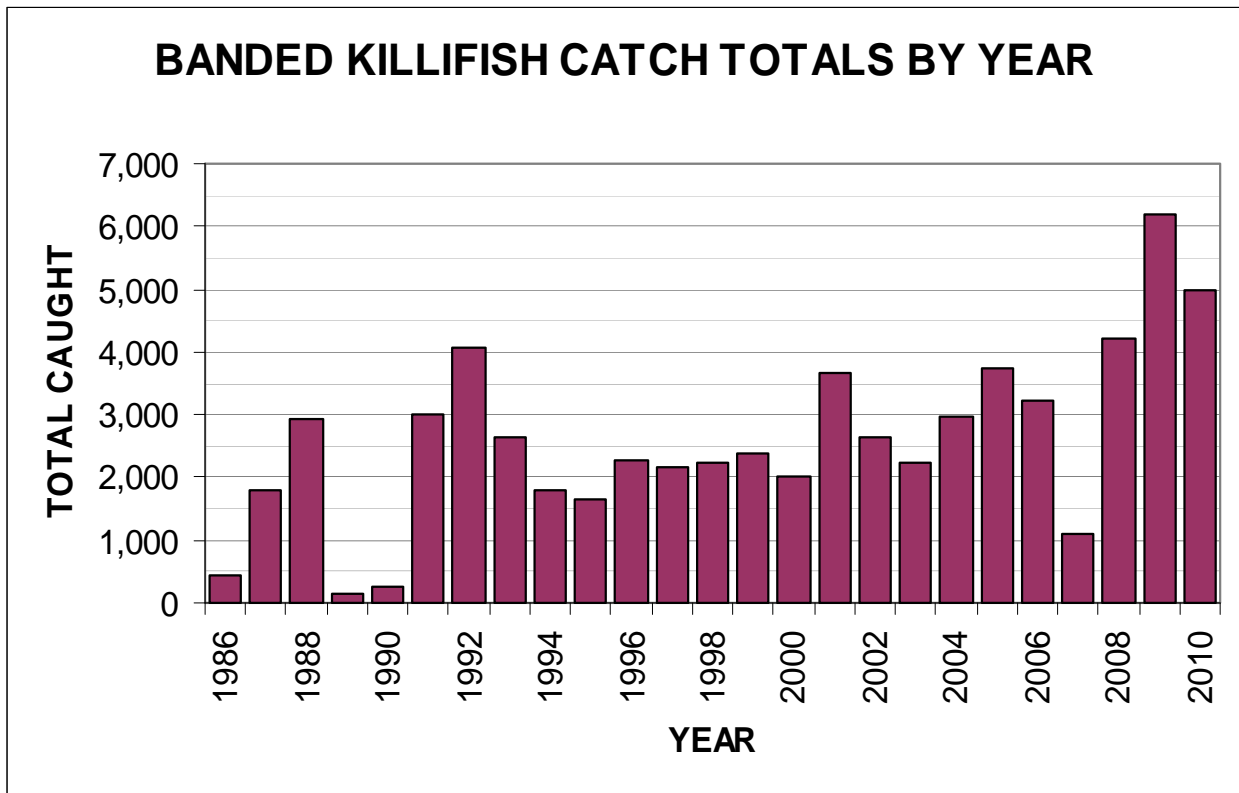

Facts:

- swim in schools
- inhabit shallow, still perimeter waters of lakes, ponds and slow moving streams
- prefer sandy to muddy bottoms with vegetation

NJ Department of Environmental Protection
Division of Fish and Wildlife
Bureau of Marine Fisheries
www.NJFishandWildlife.com