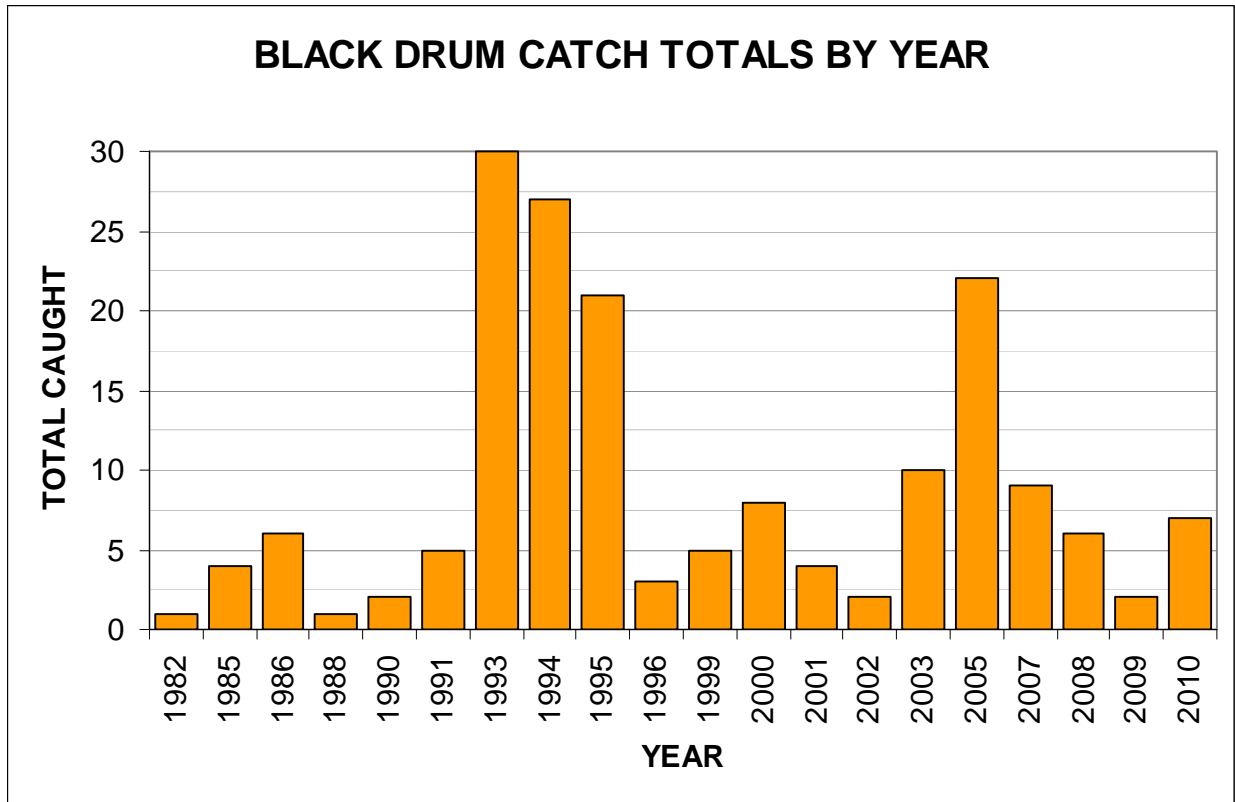

BLACK DRUM

Pogonias cromis

Description:

- ◆ deep gray body
- ◆ 4-5 broad black bars/saddles over back of fish
- ◆ many long chin barbels
- ◆ all fins dusky black
- ◆ bars fade in adult fish

Size:

- ◆ up to 67 inches

Range:

- ◆ Nova Scotia to Florida
- ◆ Gulf of Mexico
- ◆ southern Brazil to Argentina

Facts:

- ◆ capable of spawning almost every 3 days
- ◆ an average sized, ripe female could potentially produce 32 million eggs annually
- ◆ eggs hatch in less than 24 hours
- ◆ adults prefer shallow coastal and estuarine waters
- ◆ lifespan is estimated to be 43 years on Florida's Gulf coast and 58 on the

Atlantic coast

*black drum were only caught during the years shown

For more information about black drum, please check out this article:

Species Profile: Black Drum

<http://www.njfishandwildlife.com/pdf/2007/digmar20-29.pdf>