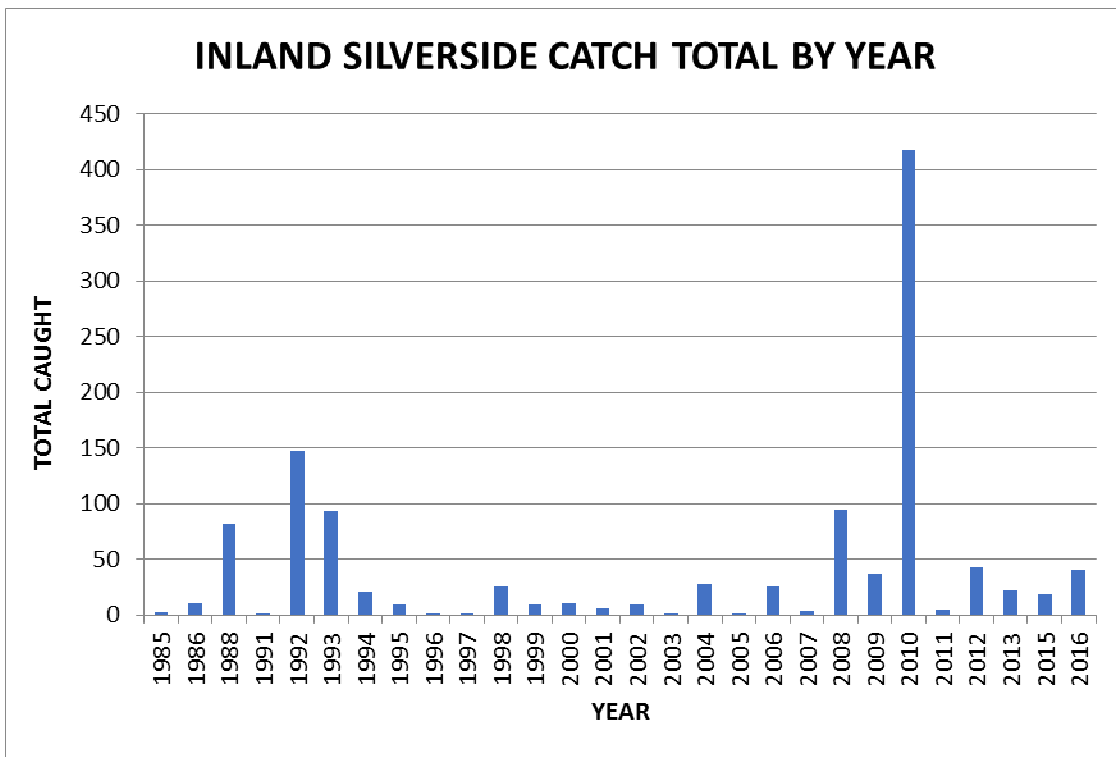

INLAND SILVERSIDE

Menidia beryllina

Description:

- ◆ edge of anal fin strongly curved
- ◆ 16 to 19 anal fin rays
- ◆ silvery sides and yellowish back
- ◆ elongate body
- ◆ upturned mouth
- ◆ head noticeably flat on top
- ◆ large eyes

Size:

- ◆ up to 4 inches

Range:

- ◇ Massachusetts to Florida and around Gulf to northeast Mexico

Facts:

- ◇ found in coastal fresh and tidal waters
- ◇ feed primarily on insects, worms, small crustaceans and mollusks
- ◇ travel in large schools
- ◇ important prey fish for many birds and other larger fish
- ◇ spawn from April through August
- ◇ spawn in shallows of open water
- ◇ sticky eggs attach to vegetation and other submerged objects

*inland silversides were only caught during the years shown