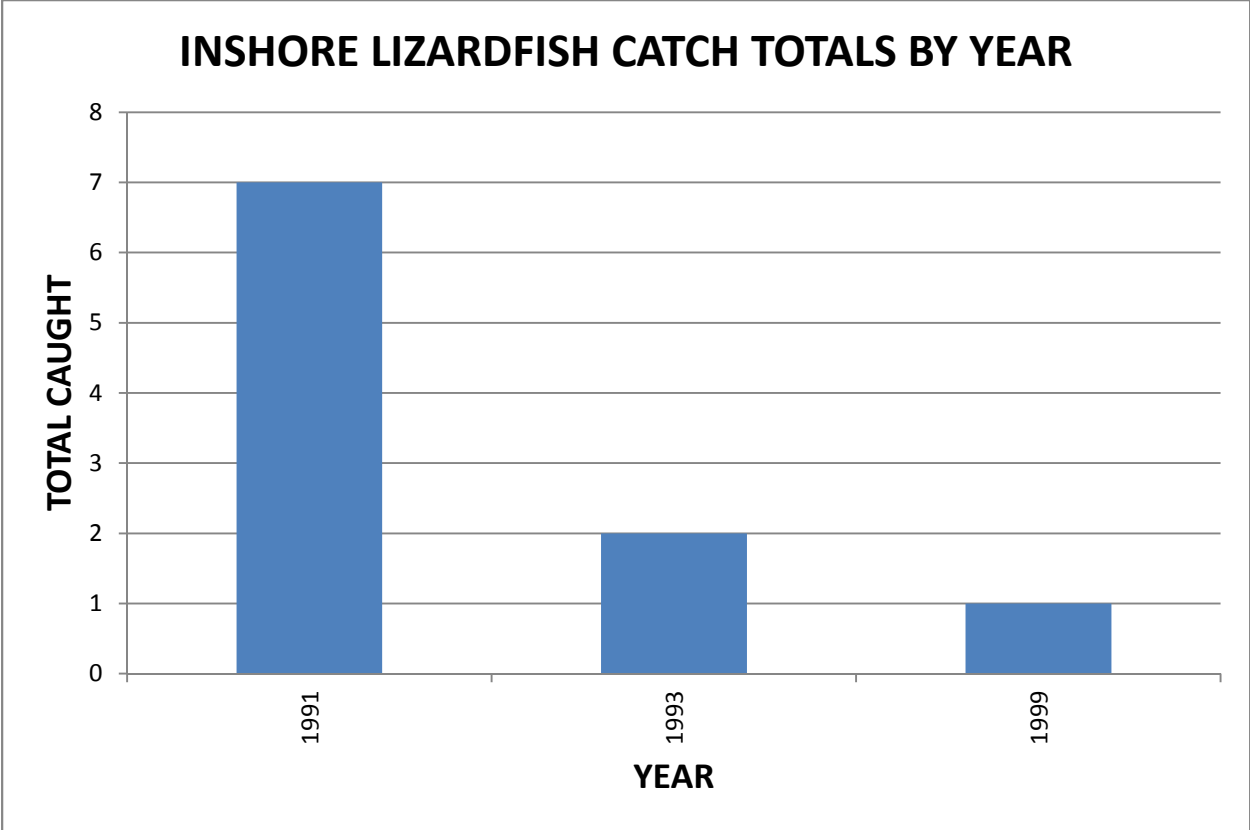

INSHORE LIZARDFISH

Synodus foetens

Description:

- ◇ cigar shaped
- ◇ shades of brown to olive on top
- ◇ yellow to white on belly
- ◇ about 8 diamond shaped marks along the side
- ◇ pointed snout
- ◇ large and wide mouth
- ◇ upper jaw extends beyond the eye
- ◇ 10-14 anal fin rays
- ◇ juveniles have blotchy sides which fade as they age

Size:

- ◇ up to 18 inches, average is 11 inches

Range:

- ◇ Massachusetts south to Brazil and the Gulf of Mexico

Facts:

- ◇ bottom dwelling species
- ◇ like water over sandy or muddy bottom
- ◇ burrows into sediment

*inshore lizardfish were only caught during the years shown

NJ Department of Environmental Protection
Division of Fish and Wildlife
Bureau of Marine Fisheries
www.NJFishandWildlife.com