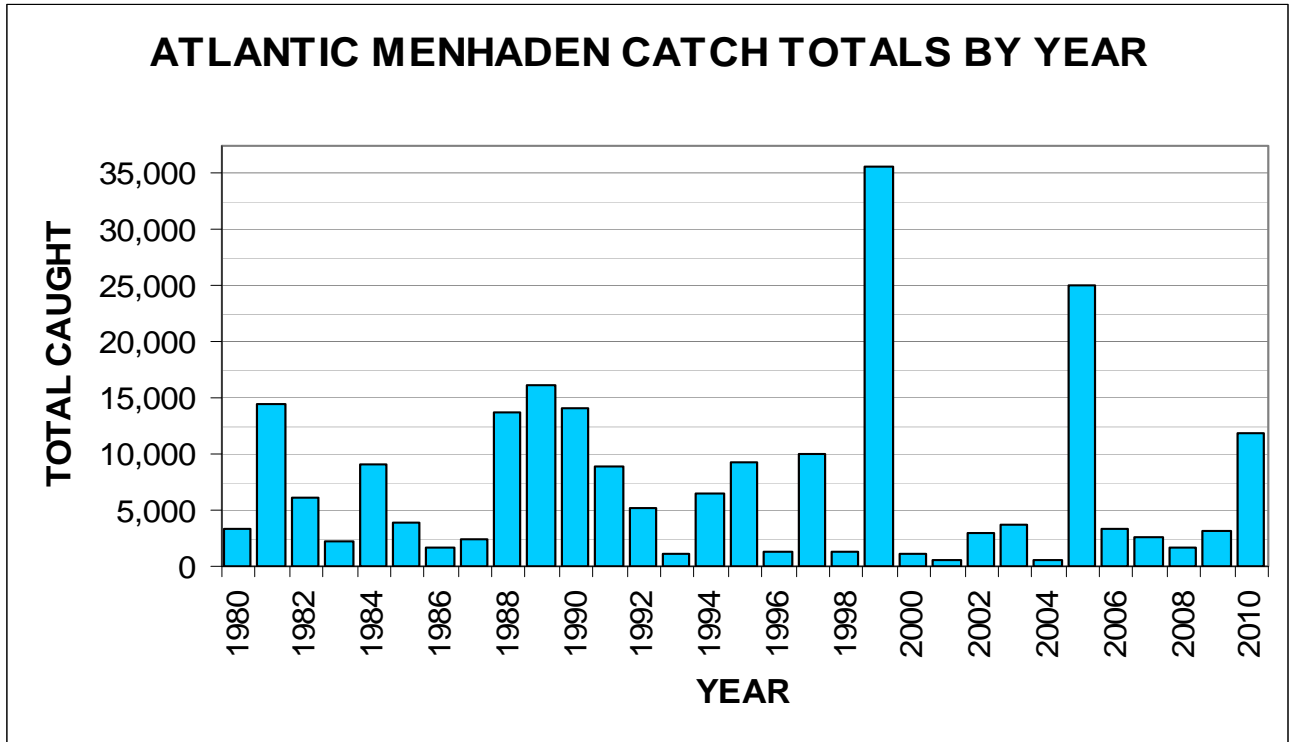

For more information about Atlantic menhaden, please check out this article:

Atlantic Menhaden: A Profile

<http://www.njfishandwildlife.com/pdf/2003/digmar8-13.pdf>

NJ Department of Environmental Protection
Division of Fish and Wildlife
Bureau of Marine Fisheries
www.NJFishandWildlife.com