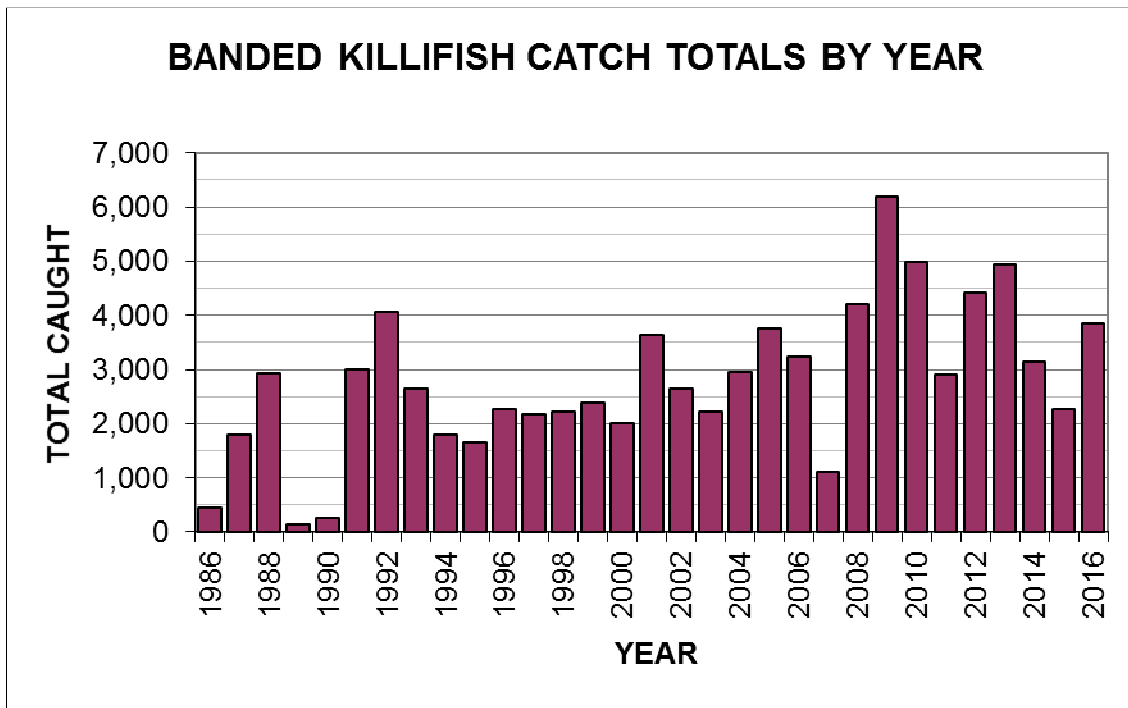

Facts:

- swim in schools
- inhabit shallow, still perimeter waters of lakes, ponds and slow moving streams
- prefer sandy to muddy bottoms with vegetation

NJ Department of Environmental Protection
Division of Fish and Wildlife
Bureau of Marine Fisheries
www.NJFishandWildlife.com