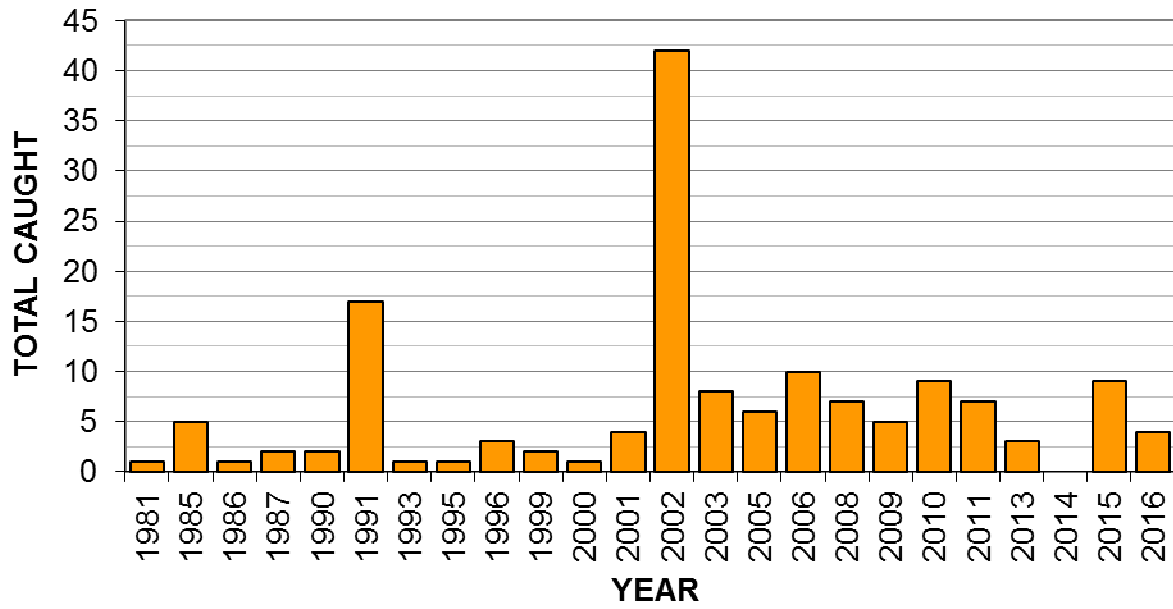

BROWN BULLHEAD CATCH TOTALS BY YEAR

*brown bullheads were only caught during the years shown

NJ Department of Environmental Protection
Division of Fish and Wildlife
Bureau of Marine Fisheries
www.NJFishandWildlife.com