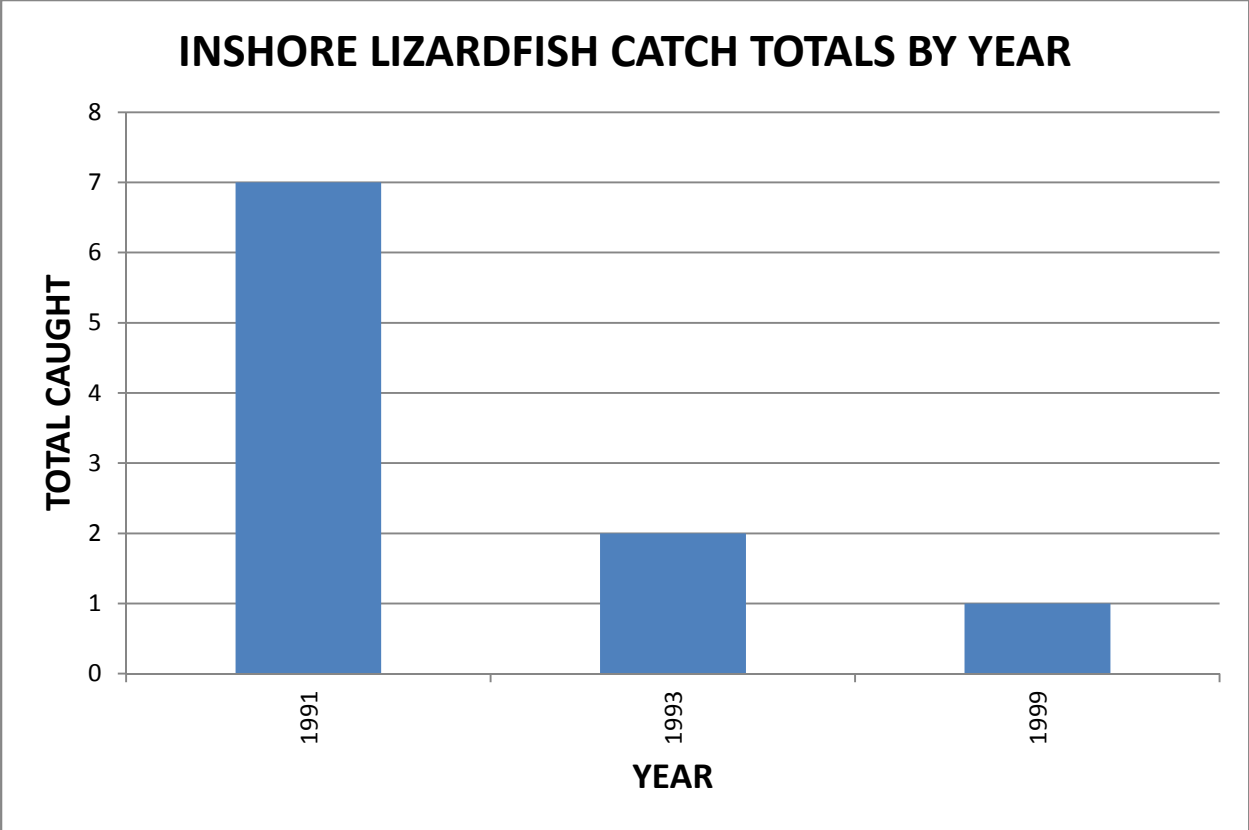

INSHORE LIZARDFISH

Synodus foetens

Description:

- ◇ cigar shaped
- ◇ shades of brown to olive on top
- ◇ yellow to white on belly
- ◇ about 8 diamond shaped marks along the side
- ◇ pointed snout
- ◇ large and wide mouth
- ◇ upper jaw extends beyond the eye
- ◇ 10-14 anal fin rays
- ◇ juveniles have blotchy sides which fade as they age

Size:

- ◇ up to 18 inches, average is 11 inches

Range:

- ◇ Massachusetts south to Brazil and the Gulf of Mexico

Facts:

- ◇ bottom dwelling species
- ◇ like water over sandy or muddy bottom
- ◇ burrows into sediment

*inshore lizardfish were only caught during the years shown

NJ Department of Environmental Protection
Division of Fish and Wildlife
Bureau of Marine Fisheries
www.NJFishandWildlife.com